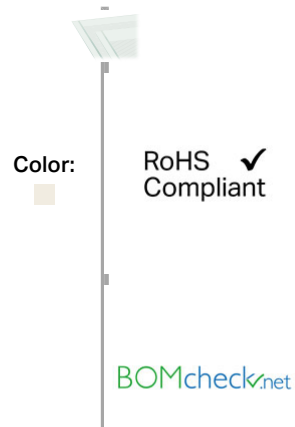

Data sheet | Item number: 210-333/800-010

Marking strips; as a DIN A4 sheet; MARKED; 81 - 90 (80x); Strip width 6 mm;
Strip length 182 mm; Horizontal marking; Self-adhesive

210-333/800-010

Data

Technical Data

Color	white
Marking	81 ... 90 (10x)
Printing direction	Horizontal marking
Color of marking	black
Marking type	Digits
Konfektionierung	DIN A4 card with 40 strips
Fire load	0.172 MJ

Mechanical data

Weight	12.3 g
Marker/Strip width	6 mm